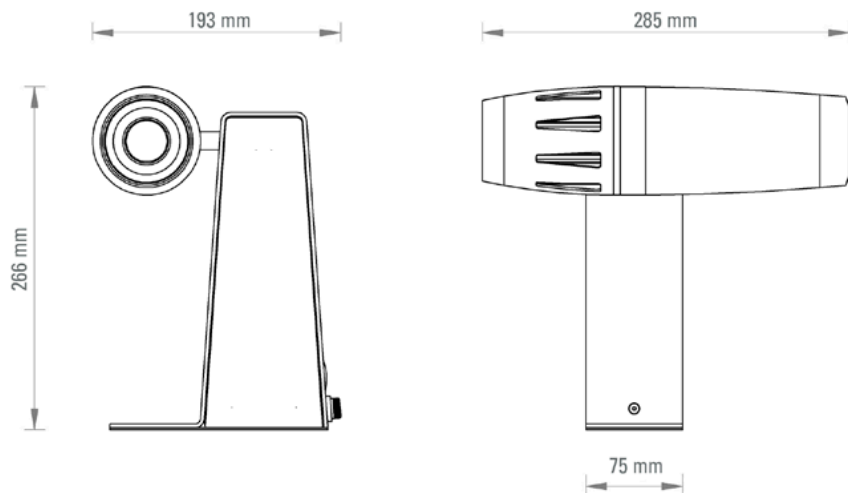

PHOS 45 OUTDOOR – SPECIFICATIONS

item:.....	PHOS 45 outdoor
body:.....	steel / aluminium
weight:	3.4 kg
environmental conditions:	outdoors, humid indoor environments
ambient temperature:.....	-30° C – + 35° C
cooling:	active cooling, fan
noise level:	33 dBA
light source:	40 W High Power LED
recommended projection distance in normal room light:	13 ft
recommended projection distance in darkness:	33 ft
average lifetime of the LED (L70):.....	35,000 hours
colour temperature:.....	6,300 - 6,700 K
luminous flux of the LED:.....	2,700 lumens
gobo size / image size:	Ø 50 mm / Ø 40 mm
input voltage:	100 - 240 V AC, 50 / 60 Hz
power consumption:.....	51 W
efficiency:.....	0.5 cos. φ
electrical protection:.....	I
ingress protection rating:	IP 64
photobiological safety according to ICE62471:2006 EN62471:2008:.....	RG-2
item number:.....	20045410 – white, 20045420 – black, 20045430 – silver

The 40 Watt High-Power LED of PHOS 45 outdoor is sufficiently cooled by a noise-optimized fan and provides extra power. The projector is suitable for year-round outdoor use or for damp interiors. The lens is equipped with a special gasket, which prevents the penetration of moisture. All encapsulated electronic components are waterproof. The projector is connected via a watertight connection tube. The recommended projection distance at dusk and night is up to 33 feet. PHOS 45 outdoor is especially suitable for outdoor projections on facades or portals, messages on pavements or areas in pedestrian zones – up to a diameter of about 13 feet. The projection motif (gobo) can be changed without tools.

Components

Standard series with high power LED and 85 mm standard lens. Required accessories: glass gobo with individually designed motif.

Dimensions

Projection Size

Standard Lens, $f = 85 \text{ mm}$

derksen[®]
benelux lichttechniek