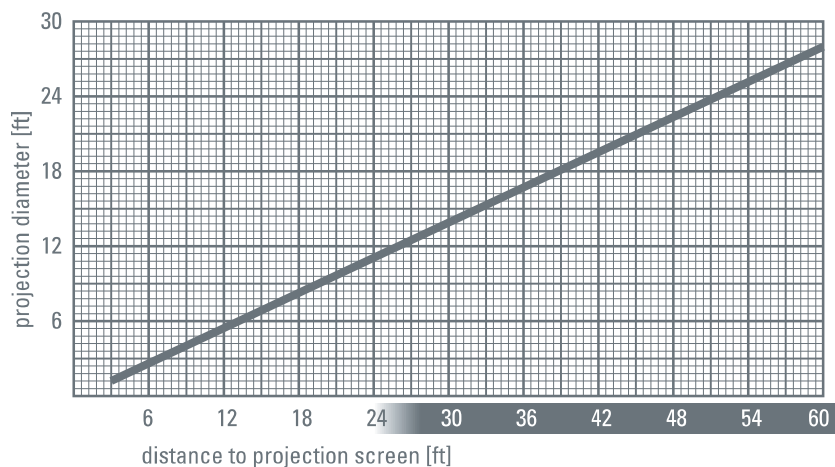

PHOS 45 OUTDOOR – SPECIFICATIONS

item:.....	PHOS 45 outdoor
body:.....	steel / aluminium
weight:	3.4 kg
environmental conditions:	outdoors, humid indoor environments
ambient temperature:.....	-30° C – + 35° C
cooling:	active cooling, fan
noise level:	33 dBA
light source:	40 W High Power LED
recommended projection distance in normal room light:	13 ft
recommended projection distance in darkness:	33 ft
average lifetime of the LED (L70):.....	35,000 hours
colour temperature:.....	6,300 - 6,700 K
luminous flux of the LED:.....	2,700 lumens
gobo size / image size:	Ø 50 mm / Ø 40 mm
input voltage:	100 - 240 V AC, 50 / 60 Hz
power consumption:.....	51 W
efficiency:.....	0.5 cos. φ
electrical protection:.....	I
ingress protection rating:	IP 64
photobiological safety according to ICE62471:2006 EN62471:2008:.....	RG-2
item number:.....	20045410 – white, 20045420 – black, 20045430 – silver

The 40 Watt High-Power LED of PHOS 45 outdoor is sufficiently cooled by a noise-optimized fan and provides extra power. The projector is suitable for year-round outdoor use or for damp interiors. The lens is equipped with a special gasket, which prevents the penetration of moisture. All encapsulated electronic components are waterproof. The projector is connected via a watertight connection tube. The recommended projection distance at dusk and night is up to 33 feet. PHOS 45 outdoor is especially suitable for outdoor projections on facades or portals, messages on pavements or areas in pedestrian zones – up to a diameter of about 13 feet. The projection motif (gobo) can be changed without tools.

Components

Standard series with high power LED and 85 mm standard lens. Required accessories: glass gobo with individually designed motif.

Dimensions

Projection Size

Standard Lens, $f = 85 \text{ mm}$

derksen[®]
benelux lichttechniek